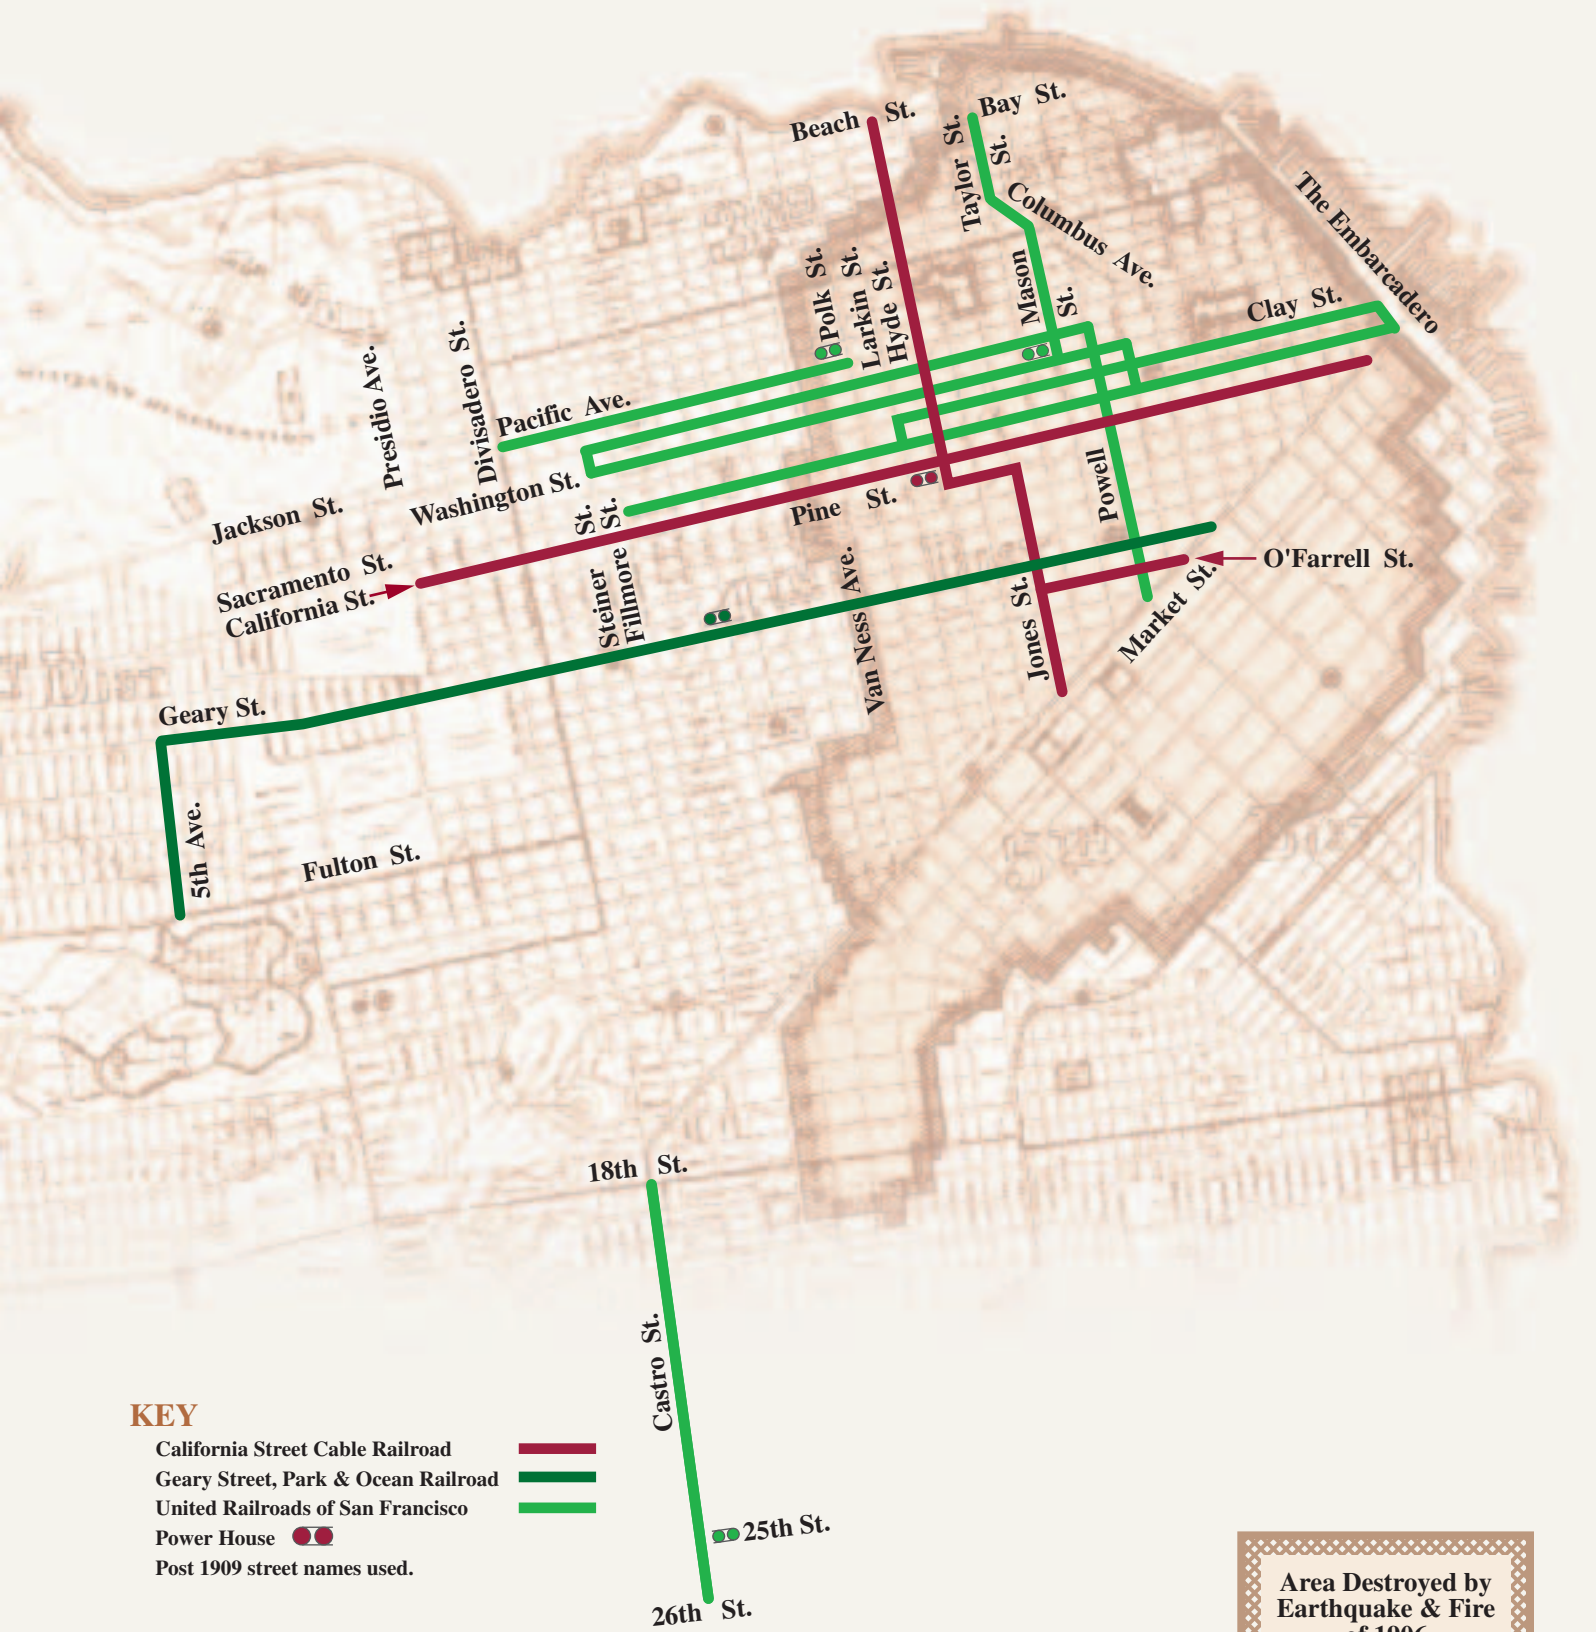

Map of San Francisco Cable Car Lines After the Earthquake and Fire of 1906

KEY

- California Street Cable Railroad
- Geary Street, Park & Ocean Railroad
- United Railroads of San Francisco
- Power House
- Post 1909 street names used.

Area Destroyed by
Earthquake & Fire
of 1906